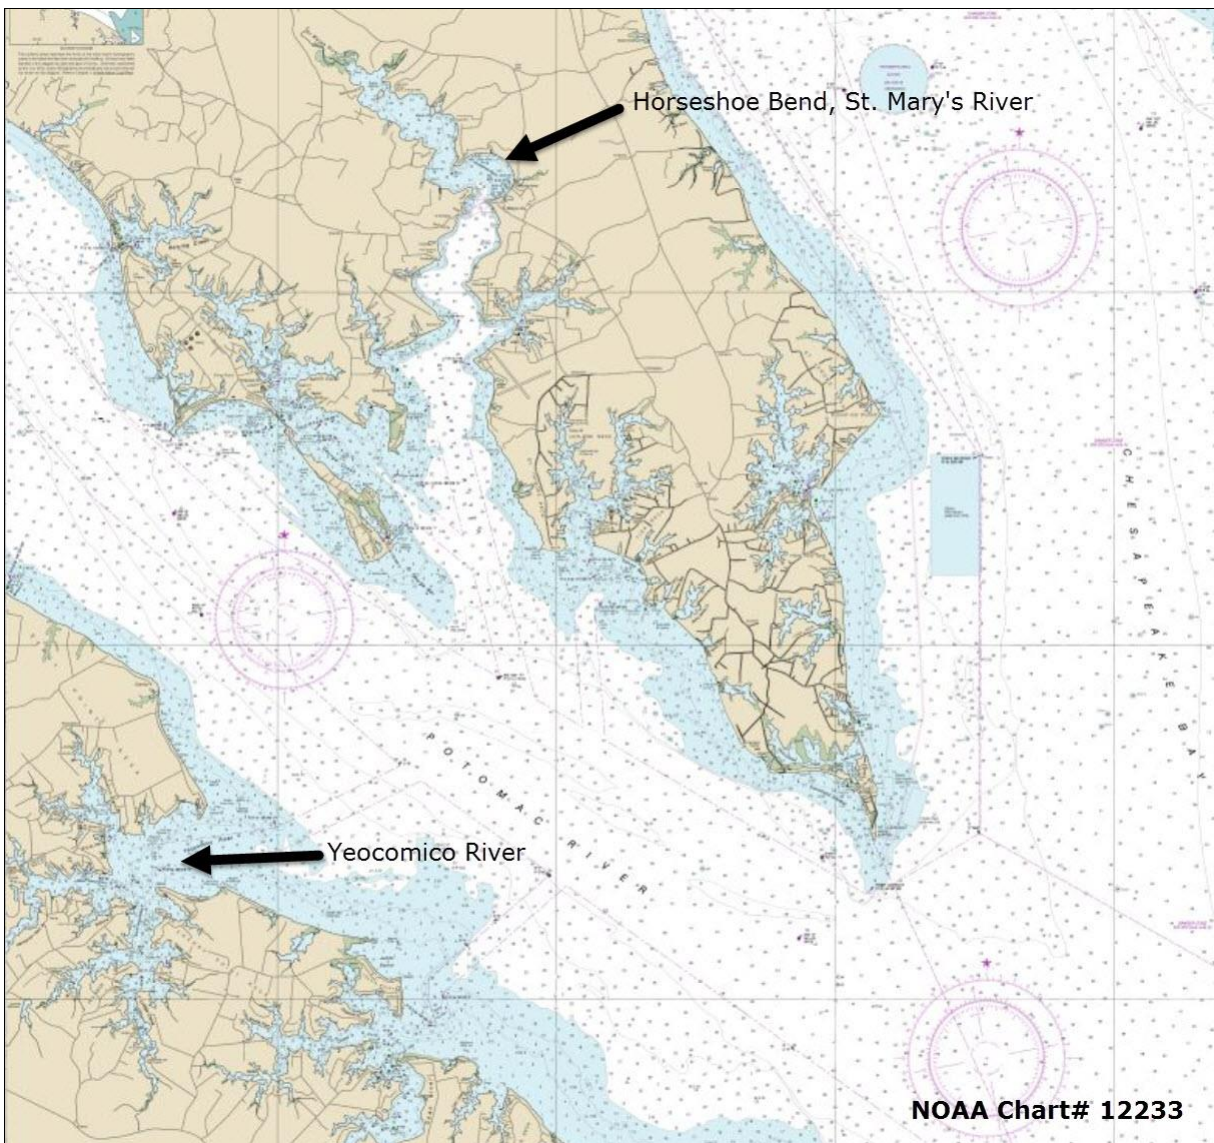

CDSOA Chesapeake Fleet Summer Cruise

St Mary's River, MD

June 23-29, 2017

Please register by "June 18th"!

Questions? Contact Fleet Captain **Nancy Schwarzkopf**: Ph: 732-213-8578;
or email: CDSOA.chesapeake*NOSPAM*@gmail.com

The cruise begins with a rendezvous in Horseshoe Bend on the St Mary's River (38° 11.5' N 76° 26.1' W) to listen to the Chesapeake Orchestra begin their River Concert Series on Friday, June 23. Sailing to various nearby rivers and creeks along the Potomac River will follow for 4-5 days – weather dependent. Possible anchorages for the cruise are St Clements Island, Breton Bay, Yeocomico River, Price Cove (St George Creek) and other favorites.